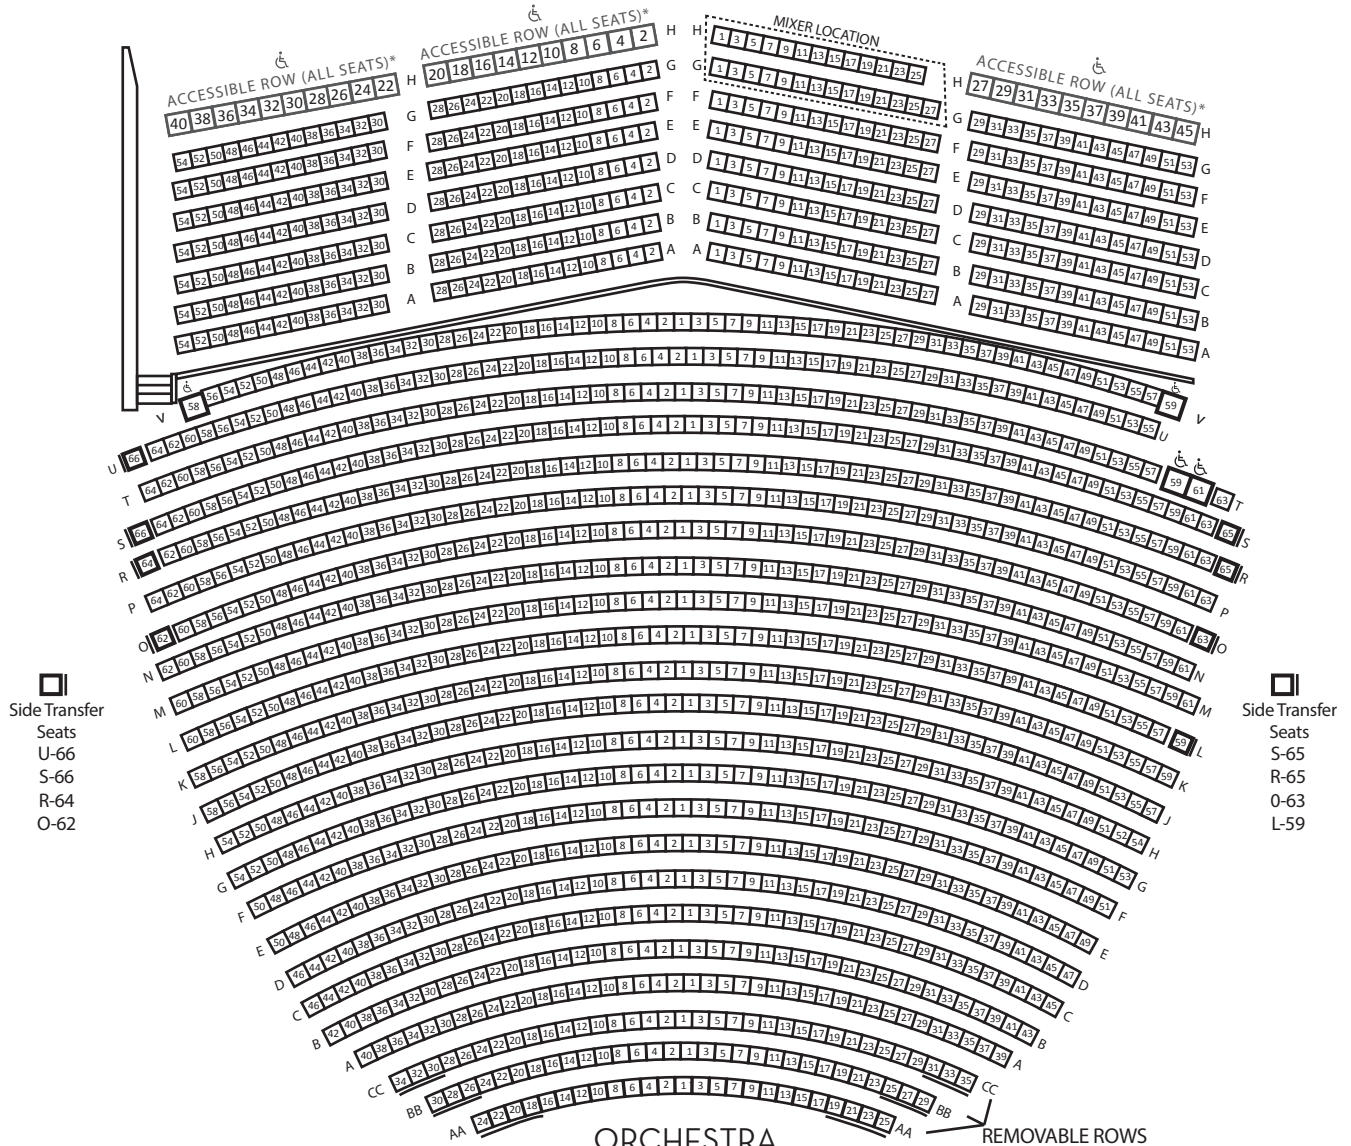

DRESS CIRCLE

ORCHESTRA Level 1

ORCHESTRA	
Fixed Seating (1,124 seats) & Wheelchair locations (4)	1,128
Plus removable Row CC (35 seats)	1,163
Plus Removable Row BB (30 seats)	1,193
Plus Removable Row AA (25 seats)	1,218
Maximum Orchestra Capacity	1,218
DRESS CIRCLE	
Fixed Seating (364 seats) & Accessible locations (30)	394
Plus Mixer seats (27 seats)	421
Maximum Dress Circle Capacity	421
MEZZANINE	
Fixed Seating (392 seats) & Accessible locations (30)	422
LOWER LOGE	96
UPPER LOGE	100
BALCONY	710
MAXIMUM SEATING CAPACITY	2,967